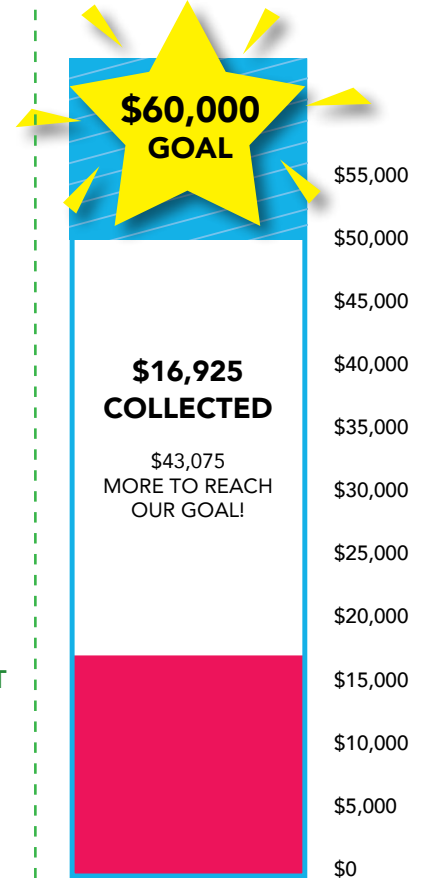

TIGER TREK 2018

MANOA ELEMENTARY SCHOOL & MANOA SCHOOL APT

FRIDAY, OCTOBER 19 • 8:30 AM - 1:00 PM

YOU MAKE A DIFFERENCE

WHERE DOES YOUR MONEY GO?

All of your donations help pay for enrichment programs that help our children thrive. Because of YOU, Manoa School APT is able to provide a well-rounded education for all students. Let's keep Manoa Elementary one of the BEST elementary schools in the state!

GOLD TIGER: \$500+

WHITE TIGER: \$350+